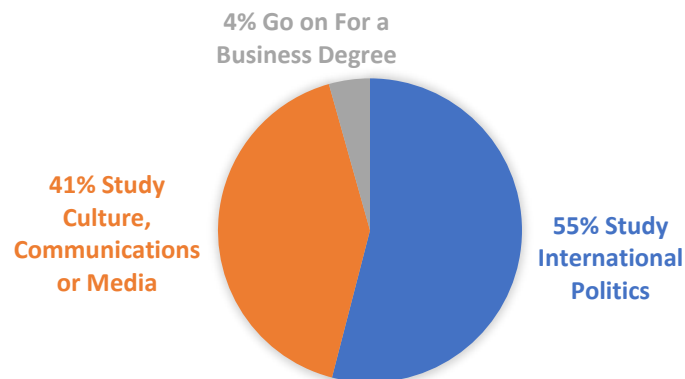

Below is information generated from the profiles of 336 LISE graduates between 2012 and 2022 – roughly half of LISE grads in that period. This information should you get a picture of “Life after LISE.”

Question 1

DO LISE GRADUATES STAY AT AAU, DO THEY GO ELSEWHERE, OR DO THEY GO STRAIGHT TO THE JOB MARKET?

LISE students move on

Question 2

Where have LISE Students Studied? Denmark? Scandinavia? Elsewhere in Europe? Elsewhere in the World?

LISE students have much flexibility as to where they study their masters degrees

Question 3

WHAT AREAS DO LISE STUDENTS STUDY AT THE MASTERS LEVEL?

LISE orients you towards work with politics, culture, or communications in international settings