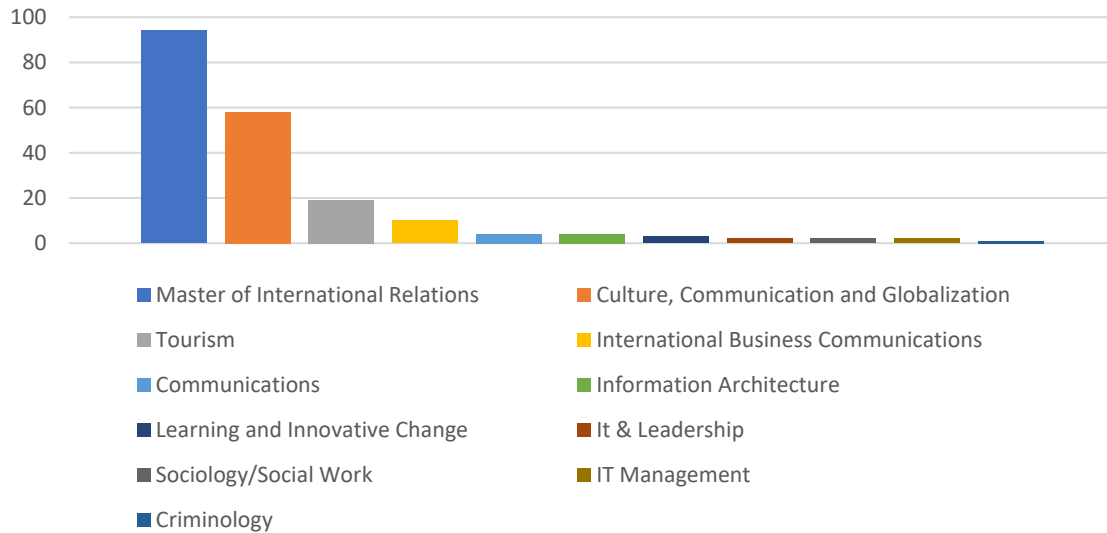

Question 4

LISE Grads at AAU
What Masters Did You Study?

LISE students generally Take International Relations or Culture, Communication and Globalization at AAU, but options are broad.