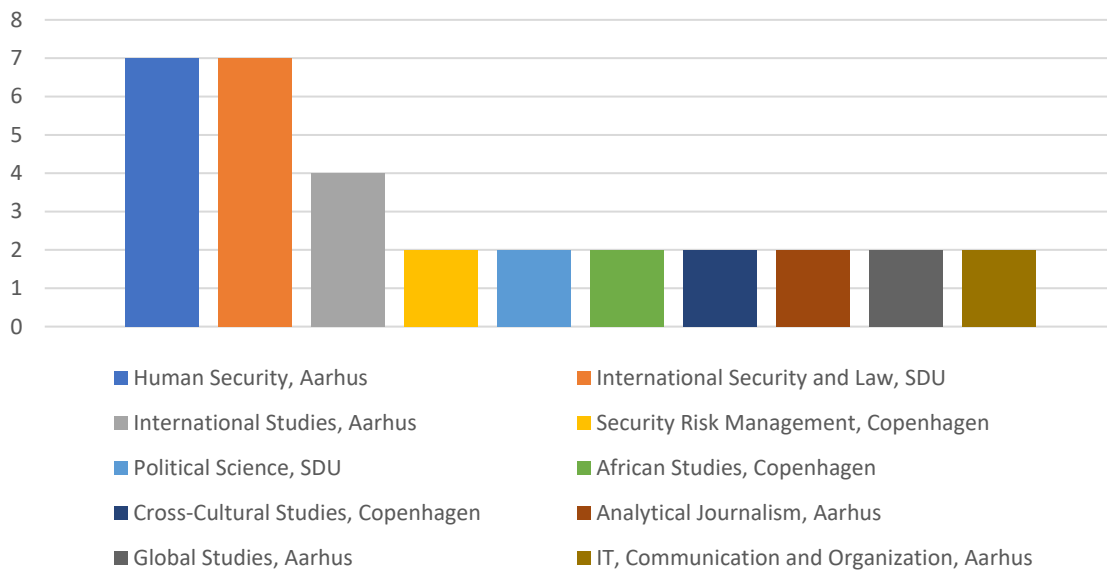

LISE students have much flexibility as to where they study their masters degrees

Question 3

WHAT AREAS DO LISE STUDENTS STUDY AT THE MASTERS LEVEL?

LISE orients you towards work with politics, culture, or communications in international settings

Question 4

LISE Grads at AAU
What Masters Did You Study?

LISE students generally Take International Relations or Culture, Communication and Globalization at AAU, but options are broad.

Question 5

Most Popular for LISE Students in DK *outside* AAU

LISE students get into a range of internationally-oriented masters in Denmark

Question 6

What Masters Have LISE Students Taken Abroad? These are But Some.

(Highlighted Programs Have Been Taken by More Than One LISE Student)