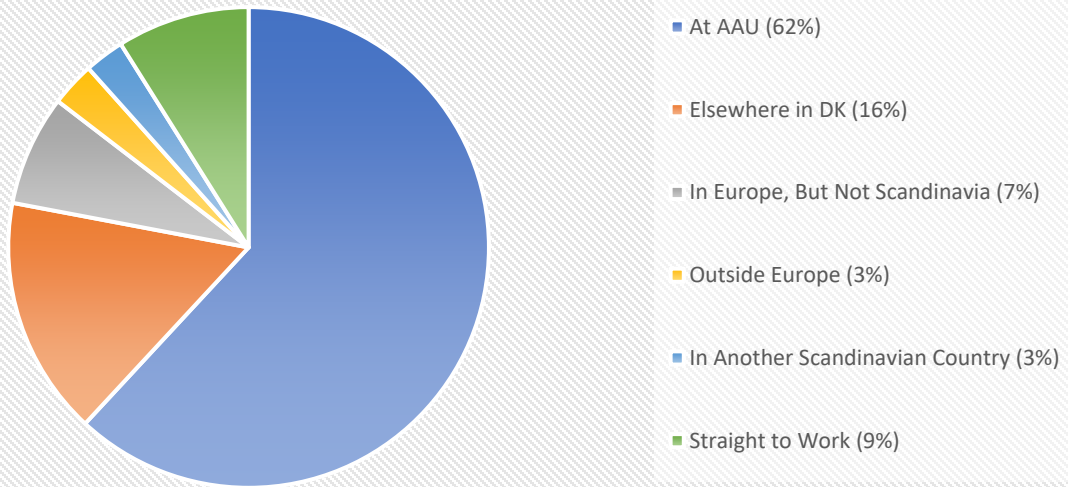

Below is information generated from the profiles of 336 LISE graduates between 2012 and 2022 – roughly half of LISE grads in that period. This information should you get a picture of “Life after LISE.”

Question 1

DO LISE GRADUATES STAY AT AAU, DO THEY GO ELSEWHERE, OR DO THEY GO STRAIGHT TO THE JOB MARKET?

LISE students move on

Question 2

Where have LISE Students Studied? Denmark? Scandinavia? Elsewhere in Europe? Elsewhere in the World?

LISE students have much flexibility as to where they study their masters degrees

Question 3

WHAT AREAS DO LISE STUDENTS STUDY AT THE MASTERS LEVEL?

LISE orients you towards work with politics, culture, or communications in international settings