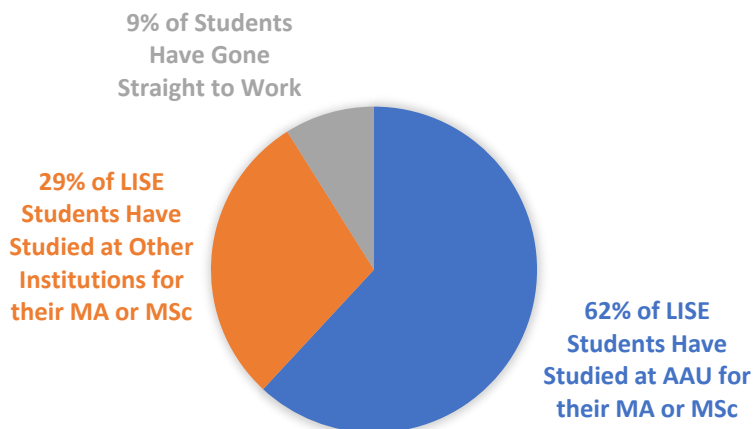

Both current and prospective LISE students can wonder what students do *after* LISE. Most know they need to move to an MA or MSc as their next step. However, *which* degree? And what is your job market? And, as an international, the answers are extensive: LISE students take a range of excellent masters at AAU, like the Master of International Relations and Culture, Communication and Globalization. However, LISE grads study throughout Europe and the world in areas covering international politics and culture. And their jobs have an international character, involving applying knowledge of international affairs, cultural relations, and use of English as a global language.

Below is information generated from the profiles of 336 LISE graduates between 2012 and 2022 – roughly half of LISE grads in that period. This information should you get a picture of “Life after LISE.”

Question 1

DO LISE GRADUATES STAY AT AAU, DO THEY GO ELSEWHERE, OR DO THEY GO STRAIGHT TO THE JOB MARKET?

LISE students move on